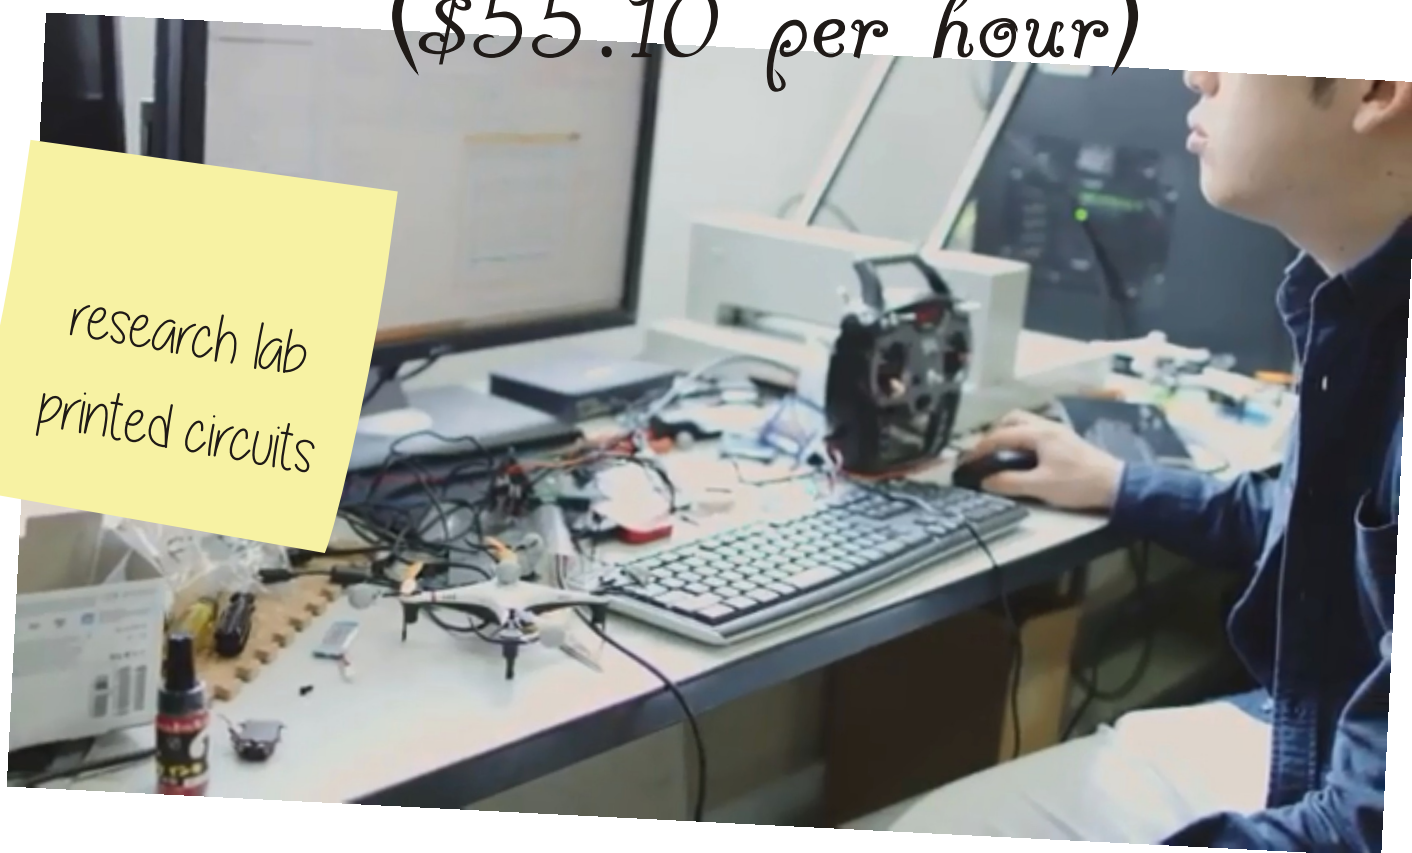

Computer Hardware Engineer

& design in cars, appliances, build test medical devices & more computers

*Job Outlook 2018-28: 6% growth
(As fast as avg.)*

*Typical Education
4-year degree*

*2018 Median Pay:
\$114,600 per year
(\$55.10 per hour)*

*research lab
printed circuits*